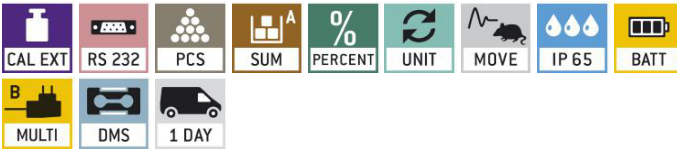

Piktogramme

STANDARD