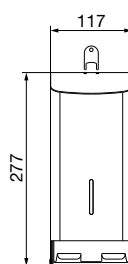

ART. 60-100

TOILET PAPER DISPENSER FOR 2 SMALL ROLLS

ALPHA SERIES

AIR-WOLF GmbH
Waschraum- und Hygienetechnik
Unterhachinger Strasse 75
D-81737 München

Telefon +49 (89) 420790-10
Telefax +49 (89) 420790-70
air-wolf@air-wolf.de
www.air-wolf.de

Ein Unternehmen der
Wolf-Gruppe

AIR-WOLF