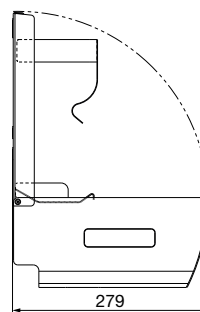

Ein Unternehmen der
Wolf-Gruppe

AIR-WOLF

TENDER TEXT

Toilet paper dispenser for two standard rolls, black matt coated stainless steel, RAL 9005, with side slots for level indicator and tracking the upper roll, integrated holding brace for the second roll while the first roll is being unrolled, empty cardboard tubes can be pulled off the dispensing slot, refilled by folding down the cover, rounded top to prevent objects being put down, with standard lock, four-point mounting, including mounting materials and key, for wall mounting

DIMENSION

H x W x D	277 x 117 x 130 mm
Roll diameter	max. 110 mm
Weight	1,70 kg

APPLICATION AREAS

Designed for universal use, including in public areas that are heavily frequented and at risk of vandalism: airports, stadiums, eventhalls, re-staurant and food service industry, universities, nightclubs, communal buildings, shops, chambers, offices, theatres, cinemas, hotels, spas, etc.

MOUNTING TIPP

Toilet paper dispensers should preferably be installed on the right as seen from the toilet seat. It should be easily within reach of both arms while seated. Investigations have shown that paper consumption falls considerably the deeper the dispenser is fastened to the wall.