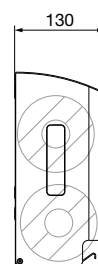

Ein Unternehmen der
Wolf-Gruppe

AIR-WOLF

TENDER TEXT

Toilet paper dispenser for two standard rolls, black matt coated stainless steel, RAL 9005, with side slots for level indicator and tracking the upper roll, integrated holding brace for the second roll while the first roll is being unrolled, empty cardboard tubes can be pulled off the dispensing slot, refilled by folding down the cover, rounded top to prevent objects being put down, with standard lock, four-point mounting, including mounting materials and key, for wall mounting

DIMENSION

H x W x D	277 x 117 x 130 mm
Roll diameter	max. 110 mm
Weight	1,70 kg

APPLICATION AREAS

Designed for universal use, including in public areas that are heavily frequented and at risk of vandalism: airports, stadiums, eventhalls, re-staurant and food service industry, universities, nightclubs, communal buildings, shops, chambers, offices, theatres, cinemas, hotels, spas, etc.

MOUNTING TIPP

Toilet paper dispensers should preferably be installed on the right as seen from the toilet seat. It should be easily within reach of both arms while seated. Investigations have shown that paper consumption falls considerably the deeper the dispenser is fastened to the wall.