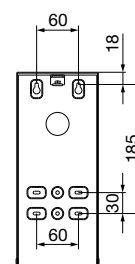

ART. 60-100

TOILET PAPER DISPENSER FOR 2 SMALL ROLLS

ALPHA SERIES

AIR-WOLF GmbH
Waschraum- und Hygienetechnik
Unterhachinger Strasse 75
D-81737 München

Telefon +49 (89) 420790-10
Telefax +49 (89) 420790-70
air-wolf@air-wolf.de
www.air-wolf.de

Ein Unternehmen der
Wolf-Gruppe

AIR-WOLF