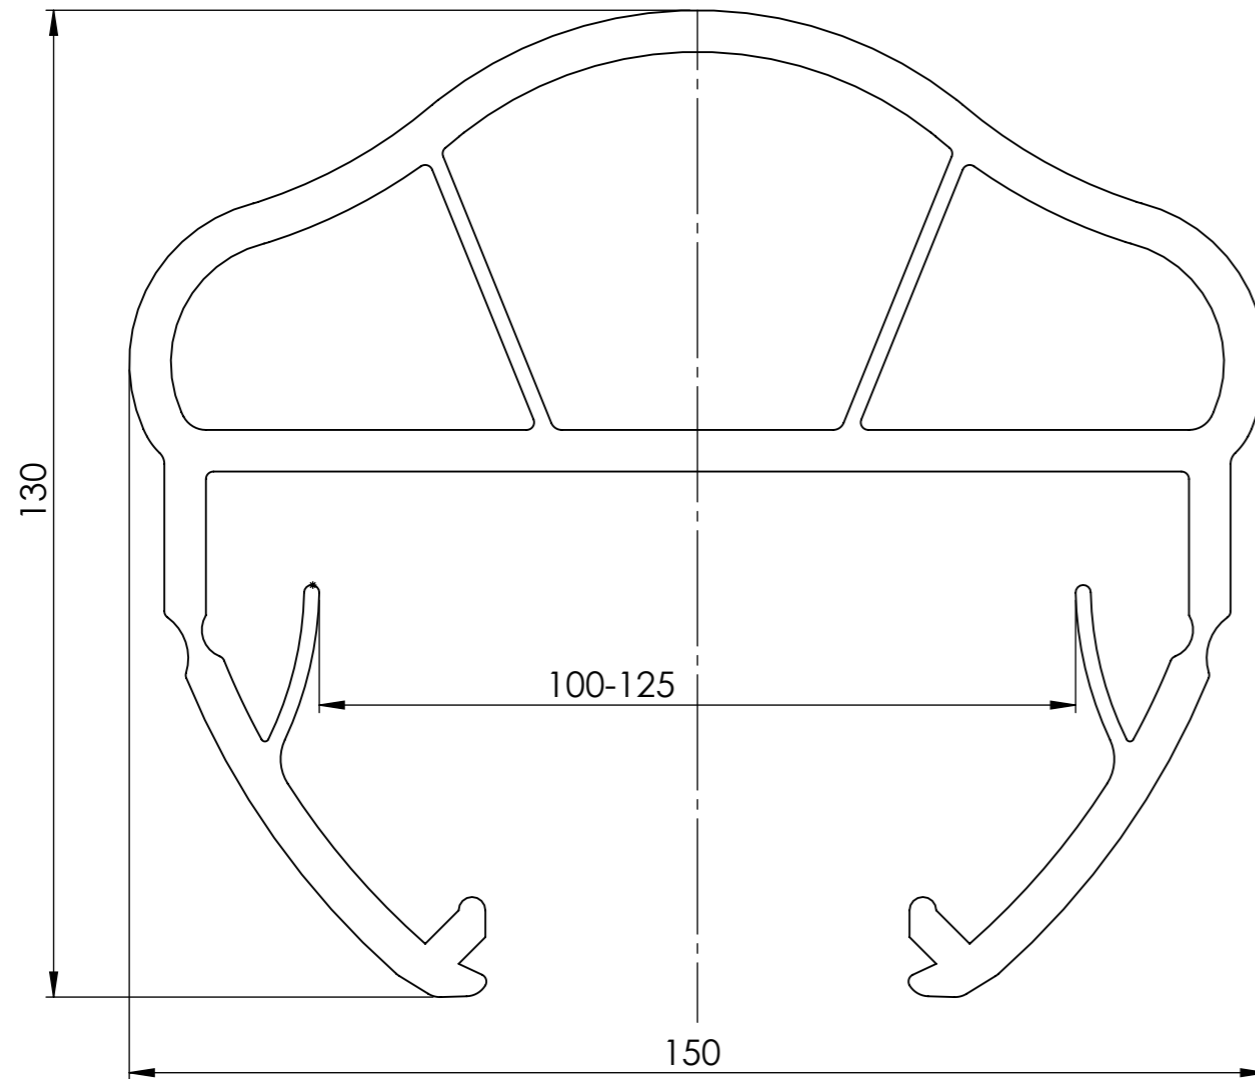

Revision: B	Designer: CP	Date: 18/08/2022
	Approved By: CP	Approved Date: 19-08-2022

Raw material: N/A	
Material: HDPE Y	
Tolerance: (m) 2768-1	Weight (g): 1177.10
Colour: Yellow	
Drawing NO: DFRG-2-0-400	
Description: d-flexx Alfa rail 100-125 mm wide 400 mm high	