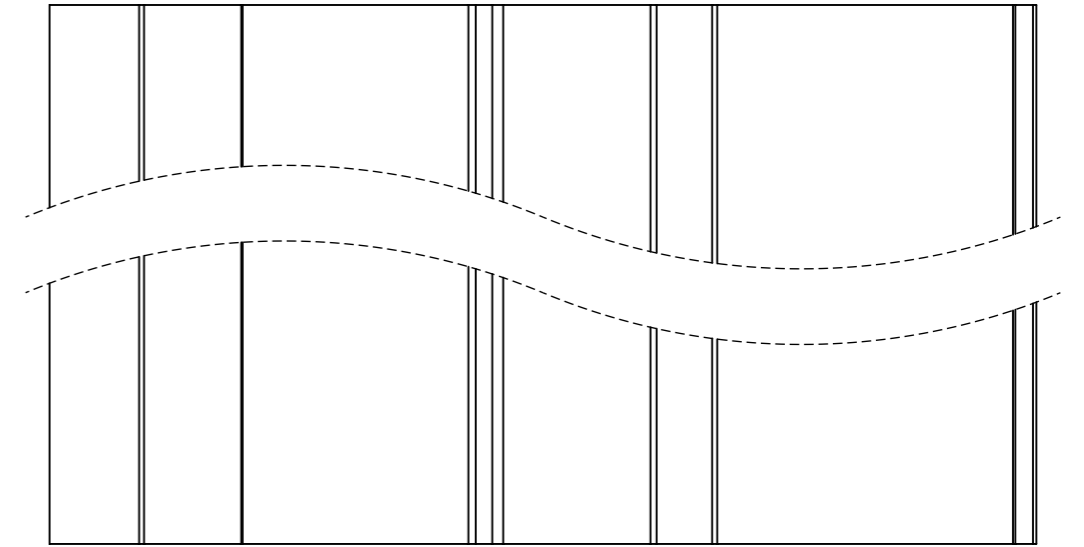

Revision: B	Designer: CP	Date: 18/08/2022
	Approved By: CP	Approved Date: 19-08-2022

Raw material: N/A	
Material: HDPE Y	
Tolerance: (m) 2768-1	Weight (g): 1177.10
Colour: Yellow	
Drawing NO: DFRG-2-0-400	
Description: d-flexx Alfa rail 100-125 mm wide 400 mm high	