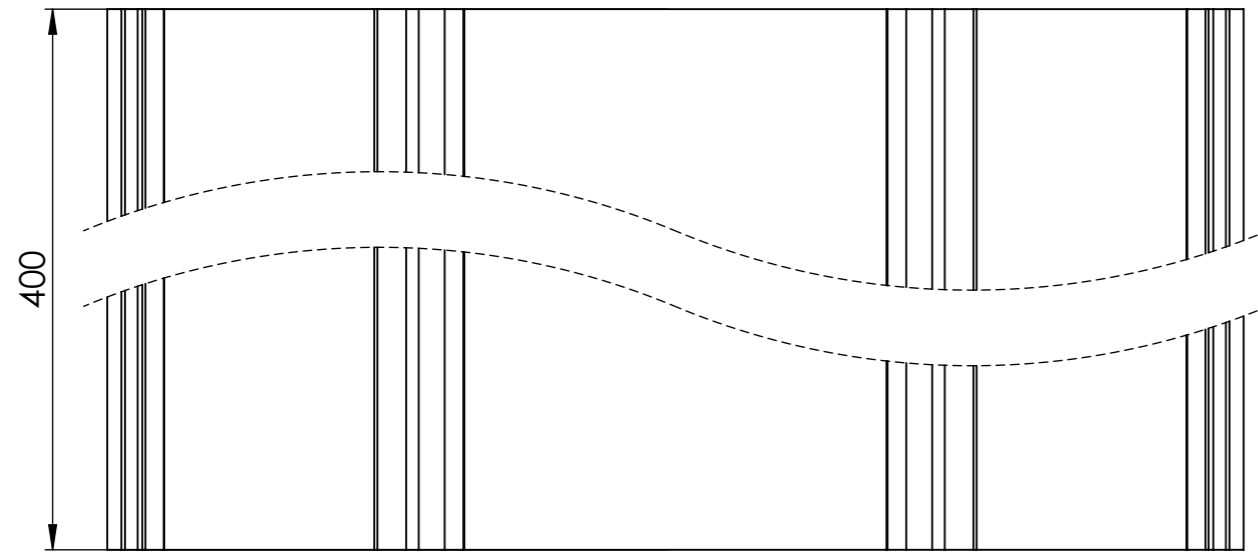

Revision: B	Designer: CP	Date: 18/08/2022
	Approved By: CP	Approved Date: 19-08-2022

Raw material: N/A	
Material: HDPE Y	
Tolerance: (m) 2768-1	Weight (g): 1177.10
Colour: Yellow	
Drawing NO: DFRG-2-0-400	
Description: d-flexx Alfa rail 100-125 mm wide 400 mm high	